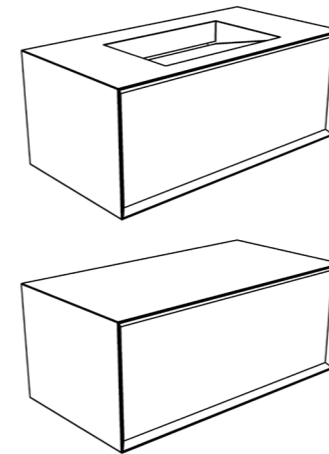

Pag 4

DUBLINO

Mobile Dublino in MDF cm. 150x45x30 con lavabo integrato, organizer e pensile-specchiera cm 150x60.

MDF Dublino furniture cm. 150x45x30 with integrated washbasin, organizer and suspended cabinet cm. 150x60.

Pag 28-36

MILANO 100

Mobile Milano in MDF cm. 100x52x40 con piano o lavabo integrato in resina e cassetto push and pull.

Milano MDF furniture cm. 100x52x40 with top in solid surface or integrated washbasin and push and pull drawer.