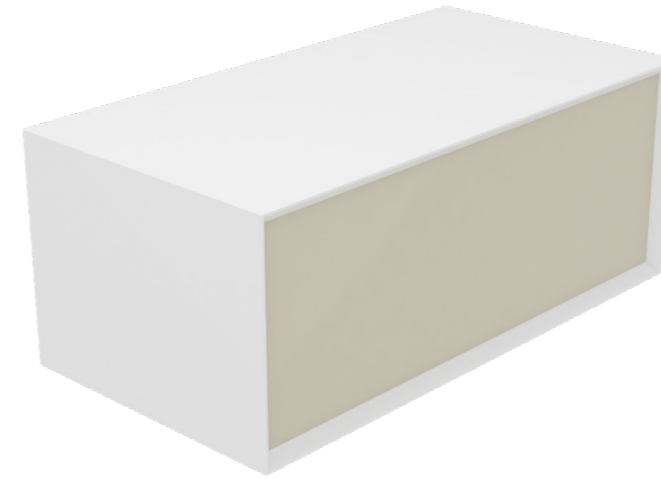

Milano cm. 100

Con piano in resina
With top in solid surface

Mobile Milano finitura nero (**NE**)
Milano furniture black finishing (NE)
Cod. **MOMI100TOPNE**