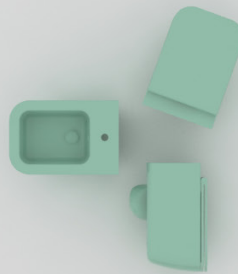

GSG

CERAMIC DESIGN

L'azienda

GSG Ceramic Design esprime la propria identità attraverso la realizzazione di prodotti in ceramica dalle linee caratteristiche, riconoscibili e dalla forte personalità.

I Prodotti GSG sono iconici, esclusivi e carichi di significati, e si caratterizzano come piccole ma grandi opere d'arte inserite in stimolanti e moderne ambientazioni.

Un risultato raggiunto grazie ad una costante ricerca estetica, ad ad uno spiccato orientamento all'innovazione continua, all'internazionalizzazione e alla cura di tutte le esigenze del cliente.

Caratteristiche fondamentali per coniugare la tradizione artistica della ceramica all'evoluzione tecnologica e alle tendenze del mercato, con una particolare attenzione ai temi della sostenibilità ambientale e del risparmio idrico.

Grazie a questo percorso GSG Ceramic Design è oggi una delle realtà più significative nel settore della ceramica sanitaria, pronta a soddisfare i nostri clienti con un ampio portafoglio prodotti, 8 collezioni con particolari forme e concepts, disponibili in 17 diverse colorazioni.

Company Profile

GSG Ceramic Design expresses its identity through the creation of ceramic bathroom products, with distinctive, recognisable lines that show a strong personality.

Iconic products, developed through constant aesthetic research, which enhances the artistic talent of the designers with whom the company collaborates, combined with a strong orientation towards continuous innovation, internationalisation, and a strong attention to the requirements of our customers.

Fundamental characteristics combine the artistic tradition of ceramic with technological evolution and market trends, with particular attention to issues of environmental sustainability and water saving.

Thanks to this path, today, GSG Ceramic Design is one of the most significant companies in the world of bathroom ceramics, always ready to meet the needs of clients with a large product portfolio, 8 collections with particular shapes and styles, available in 17 different colors.