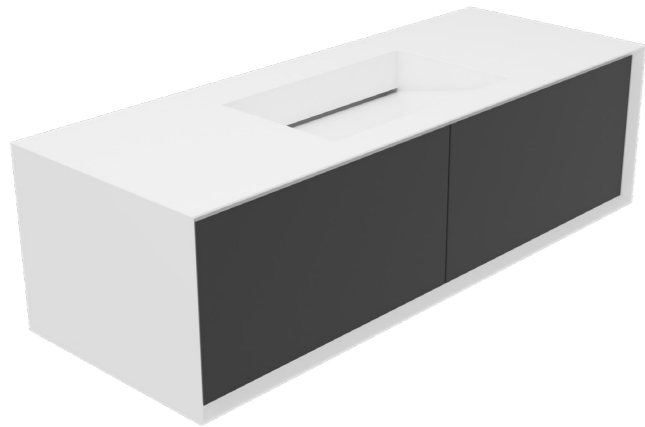

Mobile Milano finitura nero (**GR**)
Milano furniture gray finishing (GR)
Cod. **MOMI100TOPGR**

Milano cm. 140

Con lavabo integrato
With integrated washbasin

Mobile Milano finitura nero (NE)
Milano furniture black finishing (NE)
Cod. **MOMI140LINE**