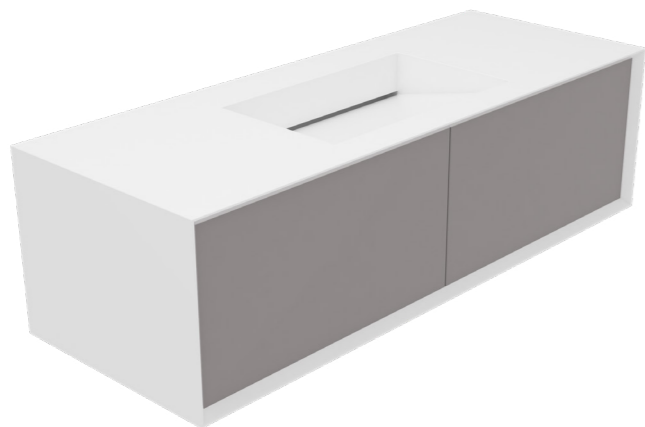

Milano cm. 140

Con lavabo integrato
With integrated washbasin

Mobile Milano finitura nero (NE)
Milano furniture black finishing (NE)
Cod. **MOMI140LINE**