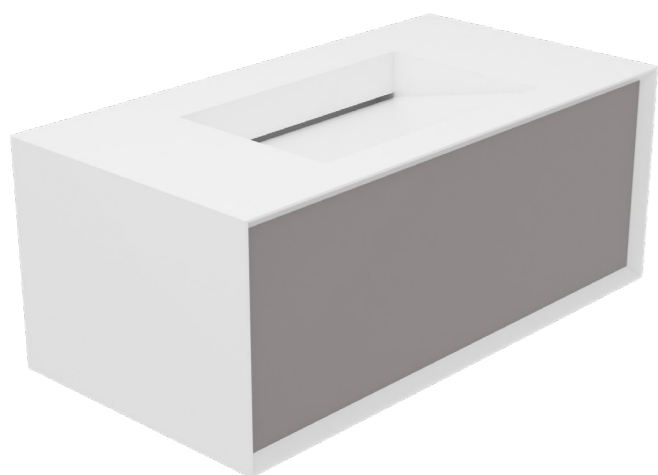

Milano cm. 100

Con lavabo integrato
With integrated washbasin

Mobile Milano finitura nero (**NE**)
Milano furniture black finishing (NE)
Cod. **MOMI100LINE**