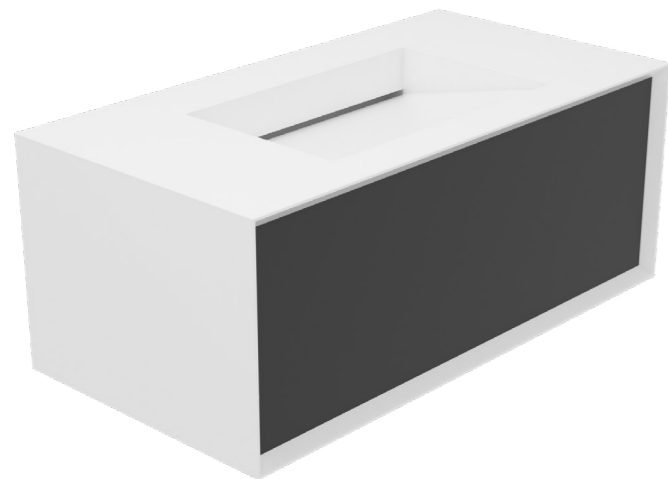

Milano cm. 100

Con lavabo integrato
With integrated washbasin

Mobile Milano finitura nero (**NE**)
Milano furniture black finishing (NE)
Cod. **MOMI100LINE**