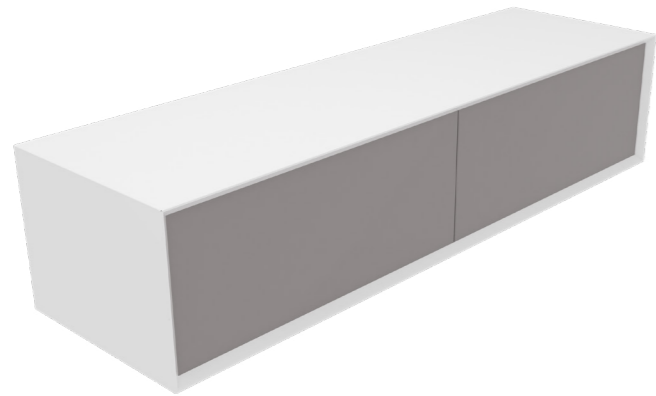

Milano cm. 180

Con piano in resina
With top in solid surface

Mobile Milano finitura nero (NE)
Milano furniture black finishing (NE)
Cod. **MOMI180TOPNE**