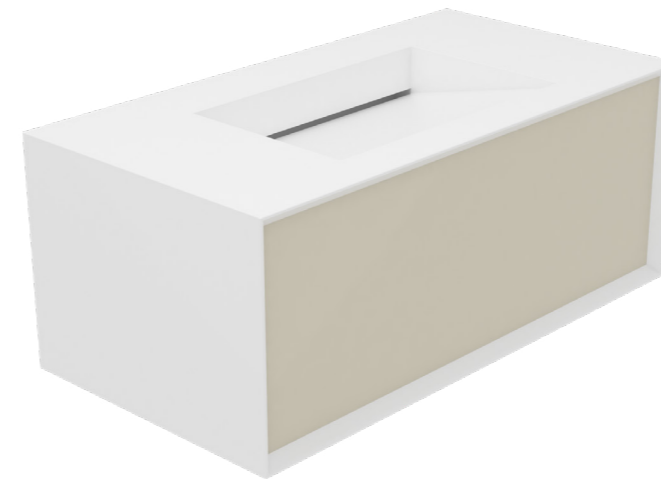

Milano cm. 100

Con lavabo integrato
With integrated washbasin

Mobile Milano finitura nero (**NE**)
Milano furniture black finishing (NE)
Cod. **MOMI100LINE**