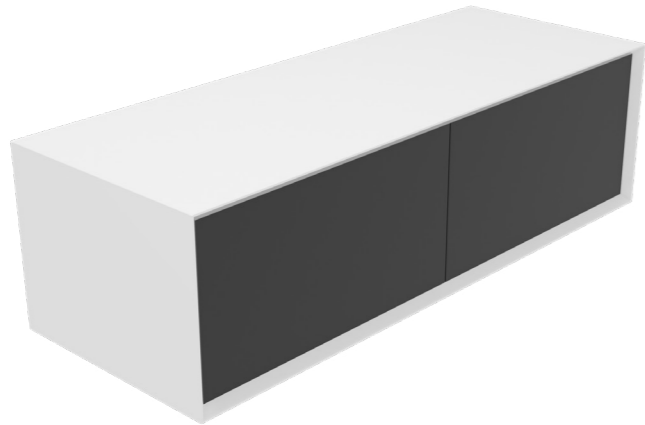

Milano cm. 140

Con piano in resina
With top in solid surface

Mobile Milano finitura nero (NE)
Milano furniture black finishing (NE)
Cod. **MOMI140TOPNE**