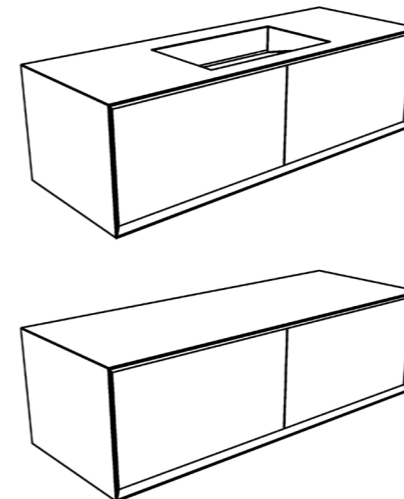

Pag 28-36

MILANO 100

Mobile Milano in MDF cm. 100x52x40 con piano o lavabo integrato in resina e cassetto push and pull.

Milano MDF furniture cm. 100x52x40 with top in solid surface or integrated washbasin and push and pull drawer.

Pag 12

LONDRA

Mobile Londra in MDF cm. 100x55x40 con piano in resina, cassetto e vano a giorno.

MDF Londra furniture cm. 100x55x40 with top in solid surface, drawer and open compartment.

Pag 44-52

MILANO 140

Mobile Milano in MDF cm. 140x52x40 con piano o lavabo integrato in resina e cassetto push and pull.

Milano MDF furniture cm. 140x52x40 with top in solid surface or integrated washbasin and push and pull drawer.