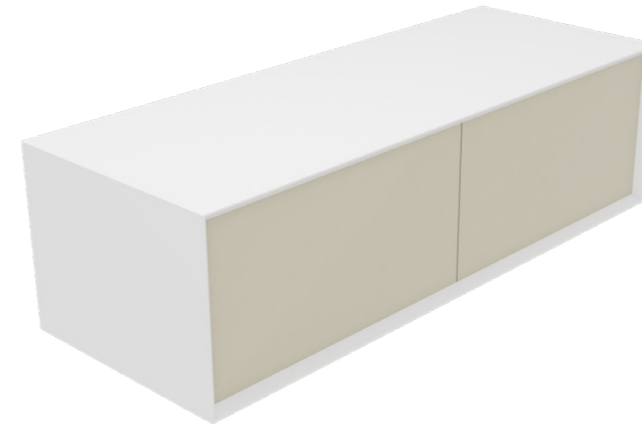

Milano cm. 140

Con piano in resina
With top in solid surface

Mobile Milano finitura nero (NE)
Milano furniture black finishing (NE)
Cod. **MOMI140TOPNE**