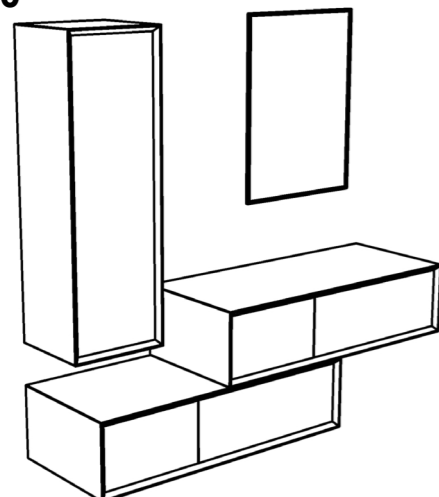

Pag 20

PARIGI

Mobile Parigi in MDF cm. 180x52x40 composto da 2 mobili rettangolari sovrapponibili e modulabili e 1 mobile a colonna verticale.

MDF Parigi furniture cm. 180x52x40 composed of 2 rectangular stackable and modular furniture and 1 vertical furniture.