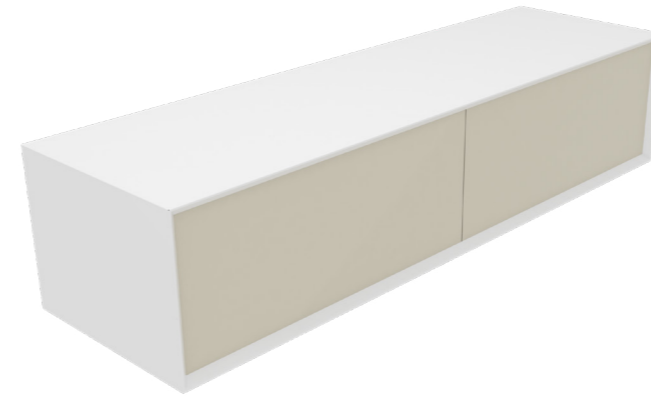

Milano cm. 180

Con piano in resina
With top in solid surface

Mobile Milano finitura nero (NE)
Milano furniture black finishing (NE)
Cod. **MOMI180TOPNE**