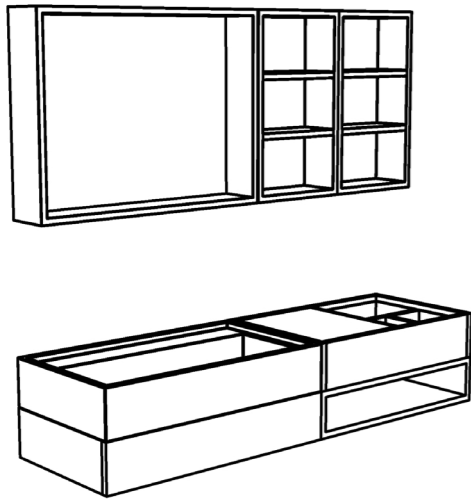

Pag 4

DUBLINO

Mobile Dublino in MDF cm. 150x45x30 con lavabo integrato, organizer e pensile-specchiera cm 150x60.

MDF Dublino furniture cm. 150x45x30 with integrated washbasin, organizer and suspended cabinet cm. 150x60.