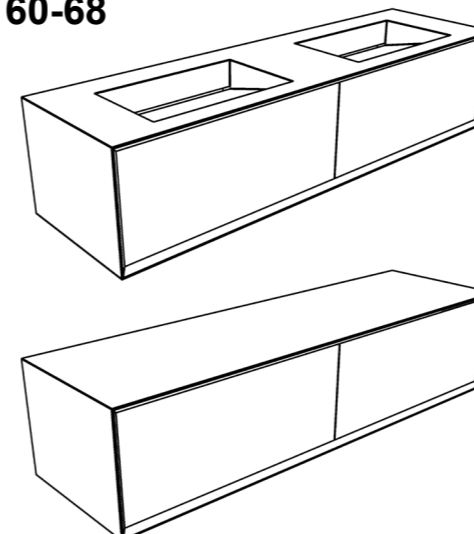

Mobile Milano in MDF cm. 140x52x40 con piano o lavabo integrato in resina e cassetto push and pull.

Milano MDF furniture cm. 140x52x40 with top in solid surface or integrated washbasin and push and pull drawer.

Pag 20

PARIGI

Mobile Parigi in MDF cm. 180x52x40 composto da 2 mobili rettangolari sovrapponibili e modulabili e 1 mobile a colonna verticale.

MDF Parigi furniture cm. 180x52x40 composed of 2 rectangular stackable and modular furniture and 1 vertical furniture.

Pag 60-68

MILANO 180

Mobile Milano in MDF cm. 180x52x40 con piano o lavabi integrati in resina e 2 cassetti push and pull.

Milano MDF furniture cm. 180x52x40 with top in solid surface or integrated washbasins and 2 push and pull drawers.