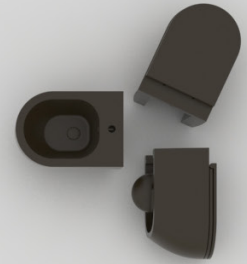

GSG

CERAMIC DESIGN

L'azienda

GSG Ceramic Design esprime la propria identità attraverso la realizzazione di prodotti in ceramica dalle linee caratteristiche, riconoscibili e dalla forte personalità.

I Prodotti GSG sono iconici, esclusivi e carichi di significati, e si caratterizzano come piccole ma grandi opere d'arte inserite in stimolanti e moderne ambientazioni.

Un risultato raggiunto grazie ad una costante ricerca estetica, ad ad uno spiccato orientamento all'innovazione continua, all'internazionalizzazione e alla cura di tutte le esigenze del cliente.

Caratteristiche fondamentali per coniugare la tradizione artistica della ceramica all'evoluzione tecnologica e alle tendenze del mercato, con una particolare attenzione ai temi della sostenibilità ambientale e del risparmio idrico.

Grazie a questo percorso GSG Ceramic Design è oggi una delle realtà più significative nel settore della ceramica sanitaria, pronta a soddisfare i nostri clienti con un ampio portafoglio prodotti, 8 collezioni con particolari forme e concepts, disponibili in 17 diverse colorazioni.

Company Profile

GSG Ceramic Design expresses its identity through the creation of ceramic bathroom products, with distinctive, recognisable lines that show a strong personality.

Iconic products, developed through constant aesthetic research, which enhances the artistic talent of the designers with whom the company collaborates, combined with a strong orientation towards continuous innovation, internationalisation, and a strong attention to the requirements of our customers.

Fundamental characteristics combine the artistic tradition of ceramic with technological evolution and market trends, with particular attention to issues of environmental sustainability and water saving.

Thanks to this path, today, GSG Ceramic Design is one of the most significant companies in the world of bathroom ceramics, always ready to meet the needs of clients with a large product portfolio, 8 collections with particular shapes and styles, available in 17 different colors.