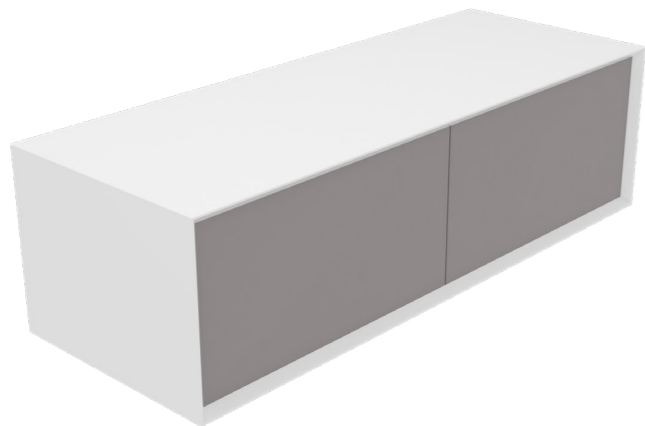

Milano cm. 140

Con piano in resina
With top in solid surface

Mobile Milano finitura nero (NE)
Milano furniture black finishing (NE)
Cod. **MOMI140TOPNE**