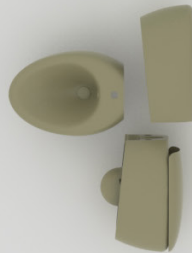

GSG

CERAMIC DESIGN

L'azienda

GSG Ceramic Design esprime la propria identità attraverso la realizzazione di prodotti in ceramica dalle linee caratteristiche, riconoscibili e dalla forte personalità.

I Prodotti GSG sono iconici, esclusivi e carichi di significati, e si caratterizzano come piccole ma grandi opere d'arte inserite in stimolanti e moderne ambientazioni.

Un risultato raggiunto grazie ad una costante ricerca estetica, ad ad uno spiccato orientamento all'innovazione continua, all'internazionalizzazione e alla cura di tutte le esigenze del cliente.

Caratteristiche fondamentali per coniugare la tradizione artistica della ceramica all'evoluzione tecnologica e alle tendenze del mercato, con una particolare attenzione ai temi della sostenibilità ambientale e del risparmio idrico.

Grazie a questo percorso GSG Ceramic Design è oggi una delle realtà più significative nel settore della ceramica sanitaria, pronta a soddisfare i nostri clienti con un ampio portafoglio prodotti, 8 collezioni con particolari forme e concepts, disponibili in 17 diverse colorazioni.

Company Profile

GSG Ceramic Design expresses its identity through the creation of ceramic bathroom products, with distinctive, recognisable lines that show a strong personality.

Iconic products, developed through constant aesthetic research, which enhances the artistic talent of the designers with whom the company collaborates, combined with a strong orientation towards continuous innovation, internationalisation, and a strong attention to the requirements of our customers.

Fundamental characteristics combine the artistic tradition of ceramic with technological evolution and market trends, with particular attention to issues of environmental sustainability and water saving.

Thanks to this path, today, GSG Ceramic Design is one of the most significant companies in the world of bathroom ceramics, always ready to meet the needs of clients with a large product portfolio, 8 collections with particular shapes and styles, available in 17 different colors.