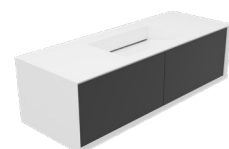

Mobile Milano in MDF laccato bianco cm. 140x52x40 con lavabo integrato in resina e due cassetti push and pull. Frontale disponibile nelle seguenti finiture: tortora, nero e grigio. (Fissaggi inclusi)

MDF white lacquered Milano furniture cm. 140x52x40 with integrated washbasin in solid surface, 2 push and pull drawers. Frontal panel available in the following finishing: dove-gray, black and gray. (Fixings included)